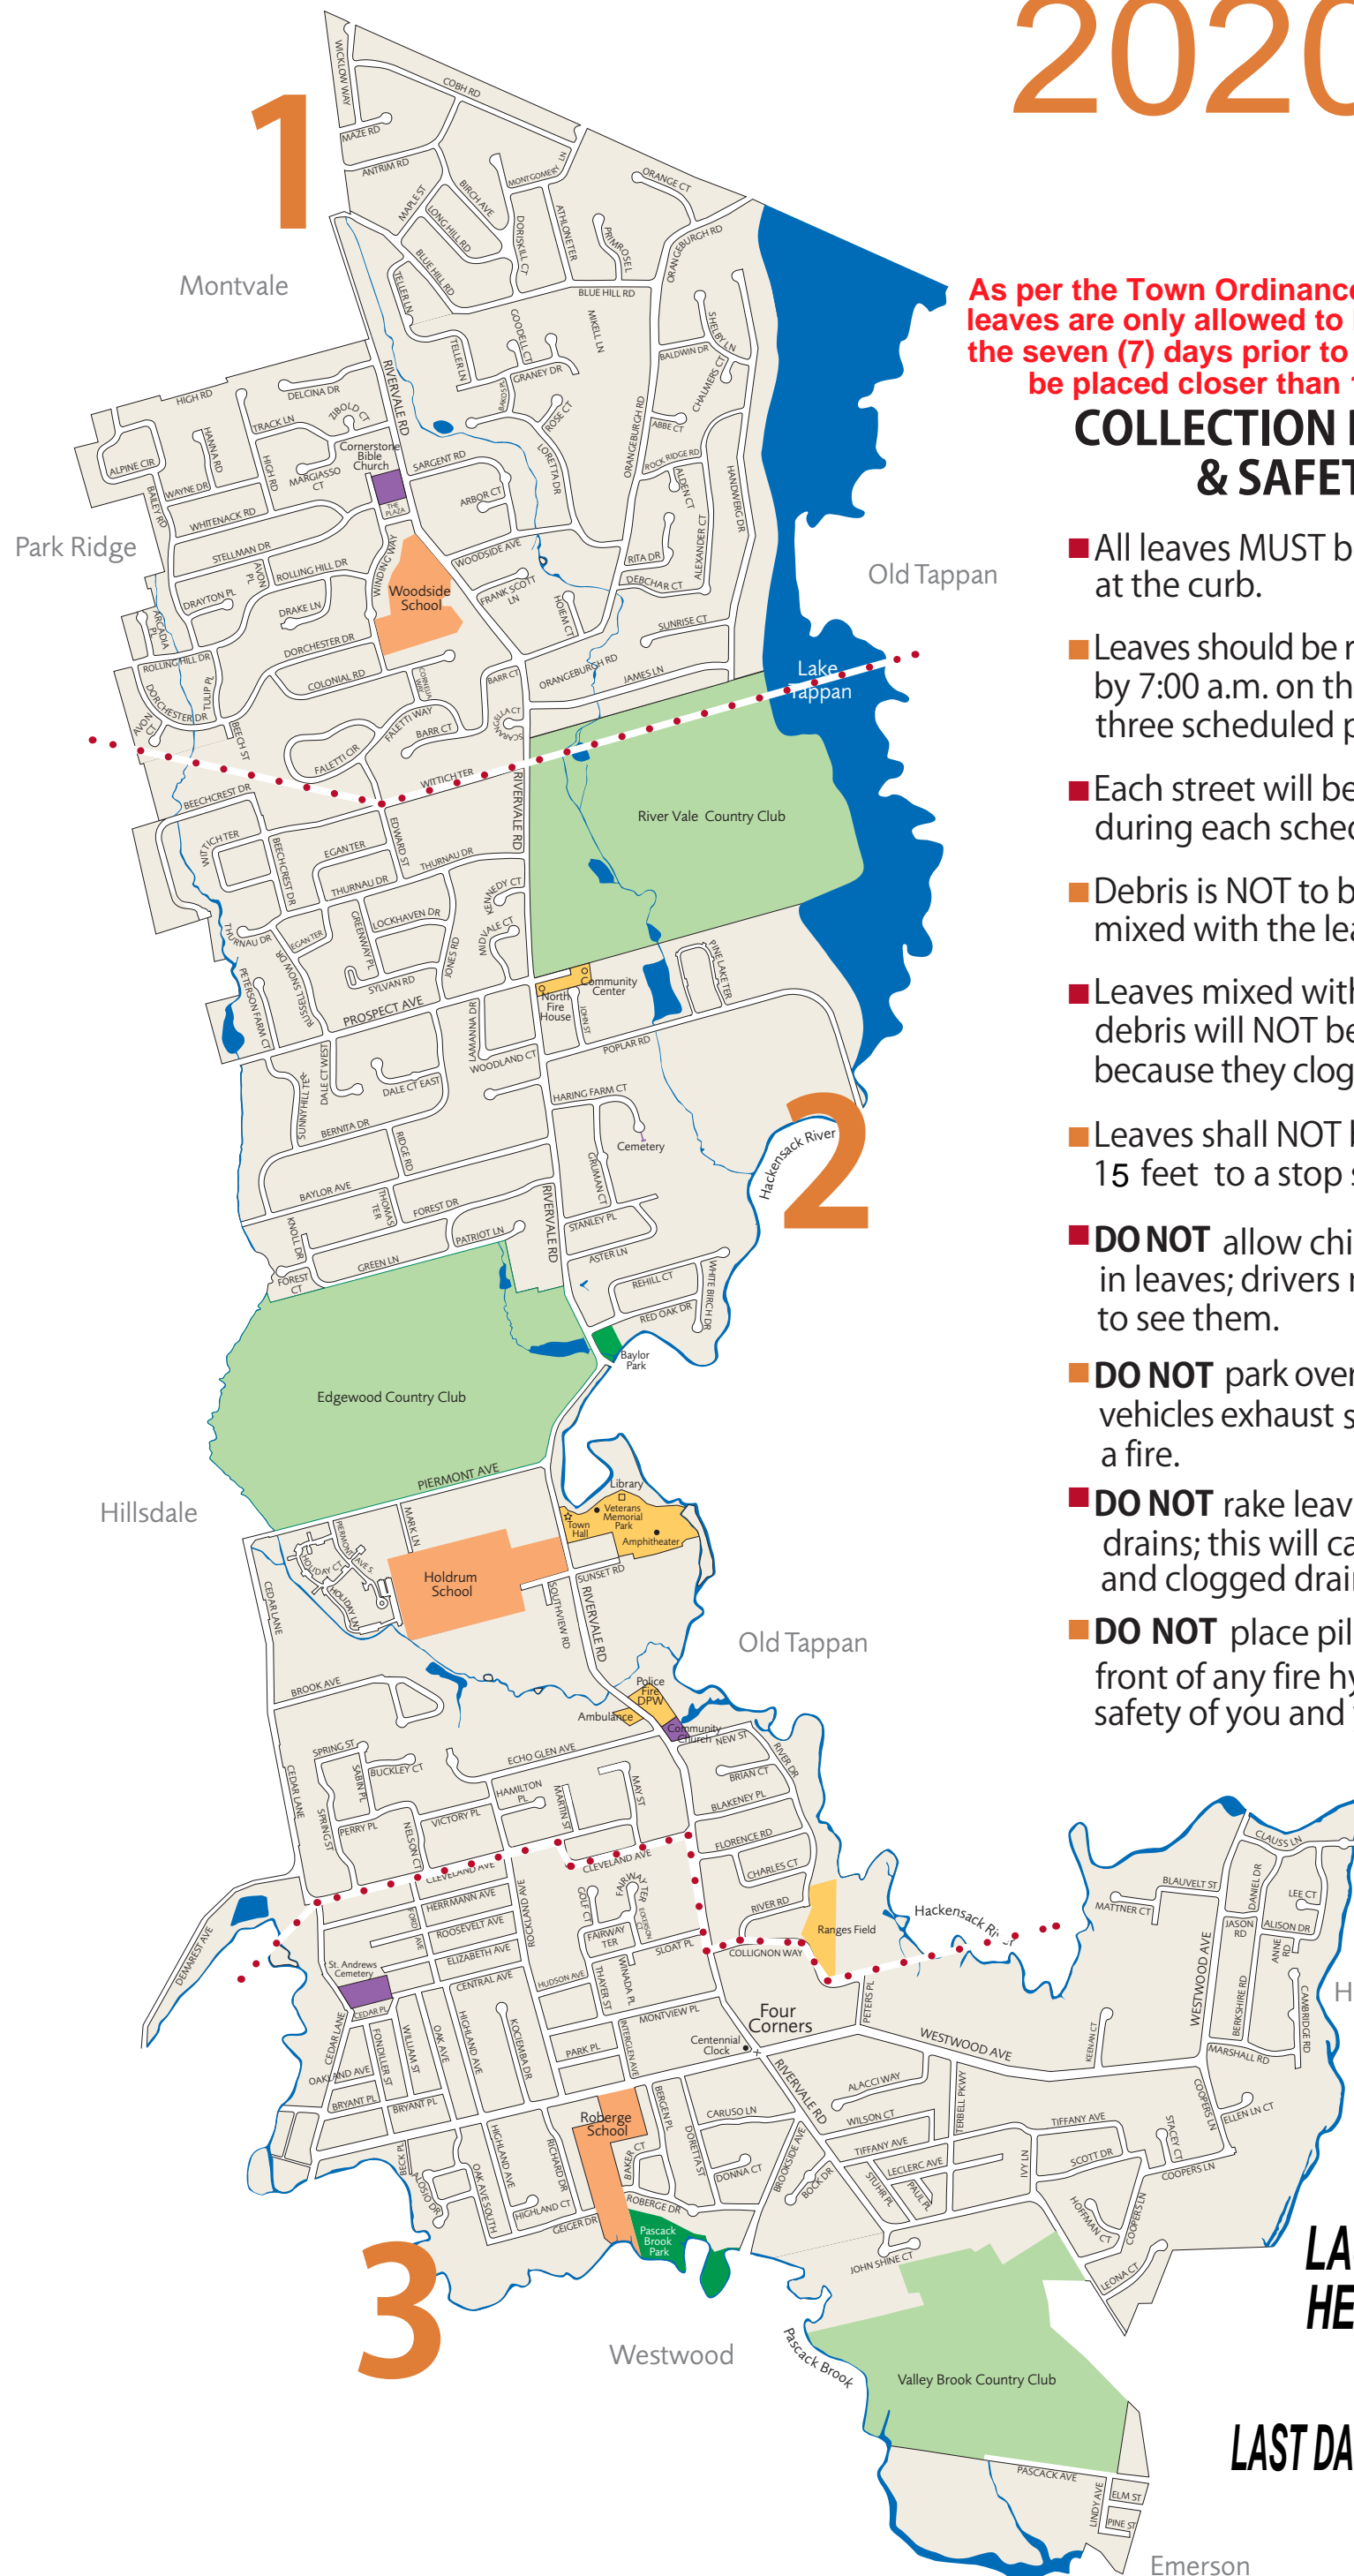

2020 Leaf Removal Schedule

As per the Town Ordinance on Storm Water Management, leaves are only allowed to be placed at curbside during the seven (7) days prior to a scheduled collection and shall not be placed closer than 10 feet from any storm drain inlet.

- | | |
|--|---|
| HOFFMAN COURT HUDSON AVENUE INTERGLEN AVENUE IVY LANE JASON ROAD JOHN SHINE COURT KEANAN COURT KOCIEMBA DRIVE LE CLERC AVENUE LEE COURT LEONA COURT LINDY PLACE MARSHALL ROAD MATTNER COURT MONTVIEW PLACE OAK AVENUE OAK AVENUE SOUTH OAKLAND AVENUE PARK PLACE PASCACK ROAD PAUL PLACE PETERS PLACE | PINE STREET RICHARD DRIVE RIVER VALE ROAD (Harrington Park to Westwood Avenue) ROBERGE DRIVE ROCKLAND AVENUE (south of Cleveland Avenue) ROOSEVELT AVENUE SCOTT DRIVE SLOAT PLACE STACEY COURT STUHR PLACE TERBELL PARKWAY (north and south) THAYER STREET TIFFANY AVENUE WESTWOOD AVENUE WILLIAM STREET WILSON COURT WINADA PLACE |
|--|---|