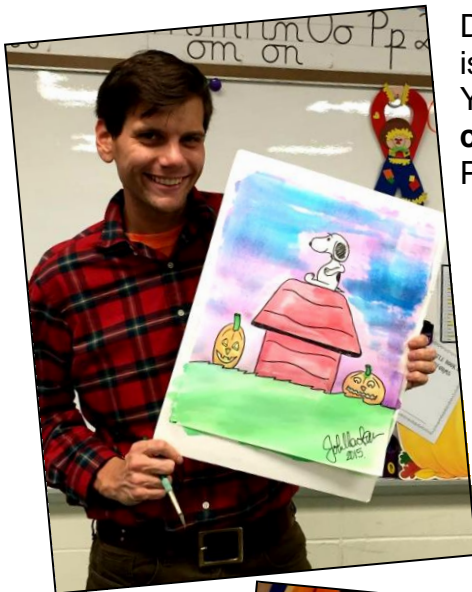

Mozart to Monet presents **Ann & John Monton's**
"FUN WITH CARTOONING SATURDAYS" – Grade Levels K-6

Do you love **cartoons** and **animation**? If you do then this class is for you! We will *draw* a step by step cartoon in each class! You will learn how to draw some of your favorite **Disney characters** and **comic book friends**, along with more! Perfect animation skills in this **creative class**! (Material fee included)