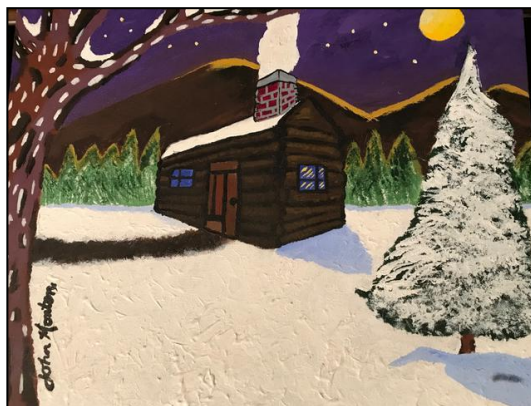

Registration & Payment (credit card or check) by Dec. 27th via

River Vale Community Pass at: www.rivervalenj.org

click Recreation Registration, Log in, select Mayors Wellness, and then select the appropriate

Class: ***Mozart to Monet Fun with Acrylic Painting***

Any questions about the program contact:

John Monton at johnbmonton@yahoo.com or Louise Buzzelli at 201 543 4900